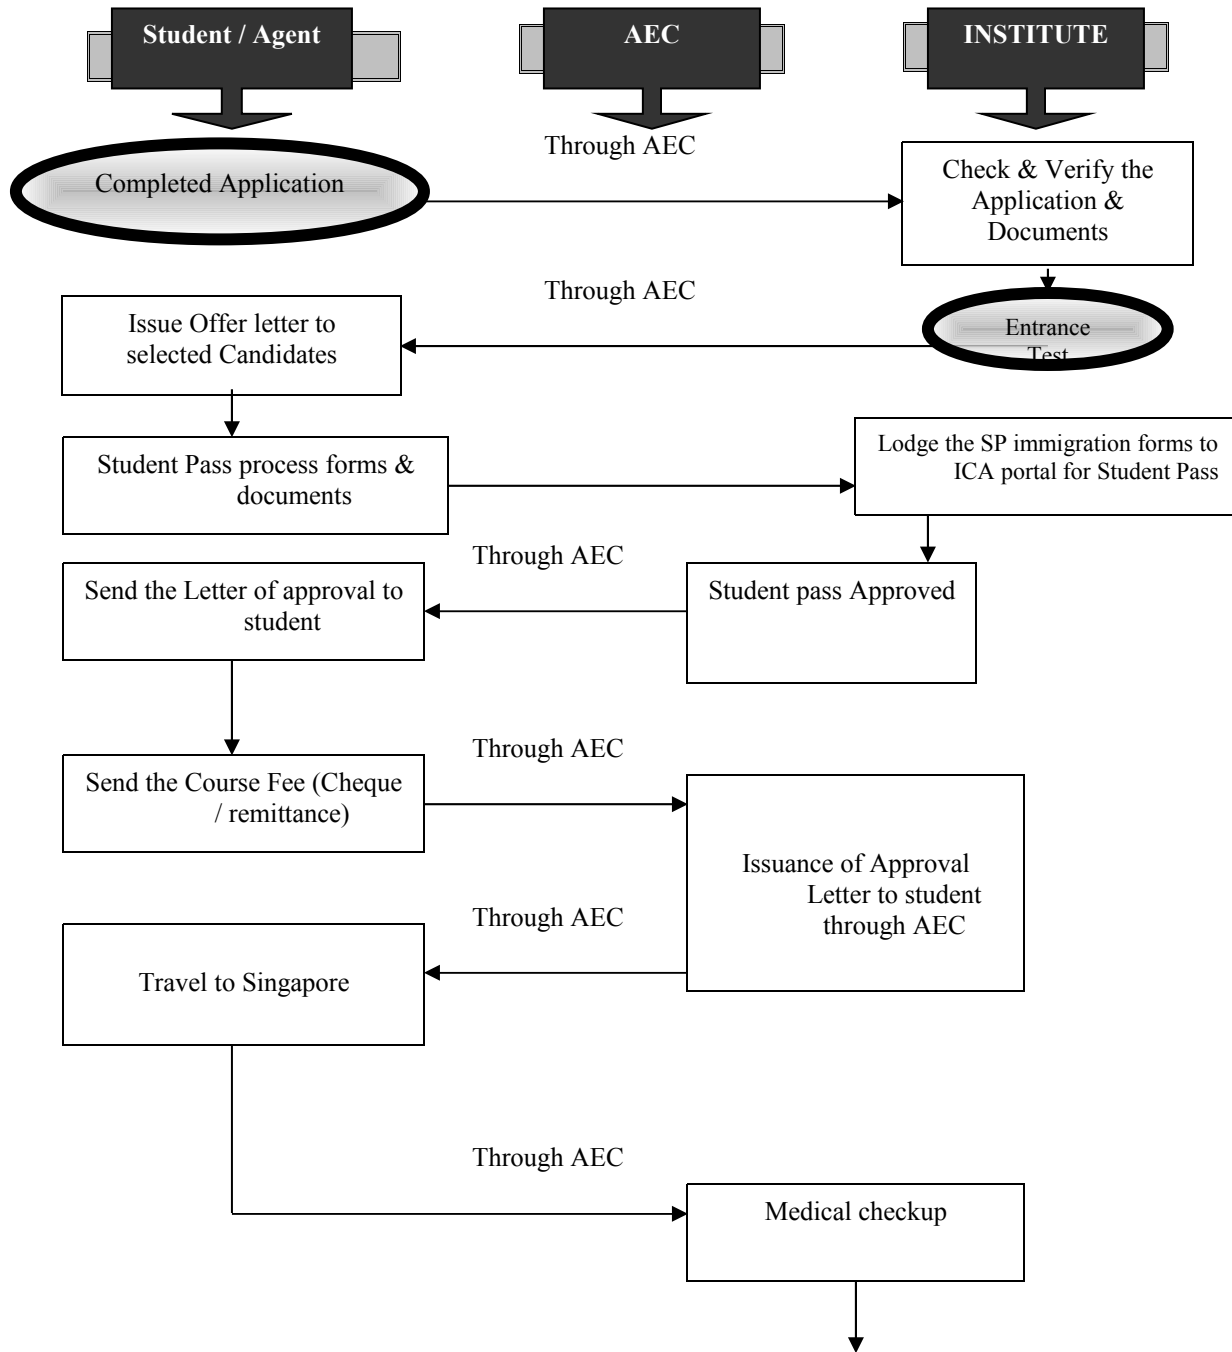

Singapore Study Centre

ADMISSION PROCESS

(Every process to be done through AEC Business School)

Entrance Test:
Only for NAFA, RP & at-sunrice program

Students then present themselves to ICA for collection of the Student's Pass & collect visa fee from Student

Join in to the University /